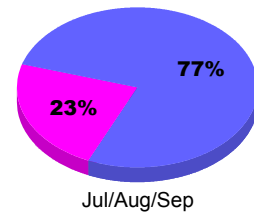

Jul/Aug/Sep

Male Female